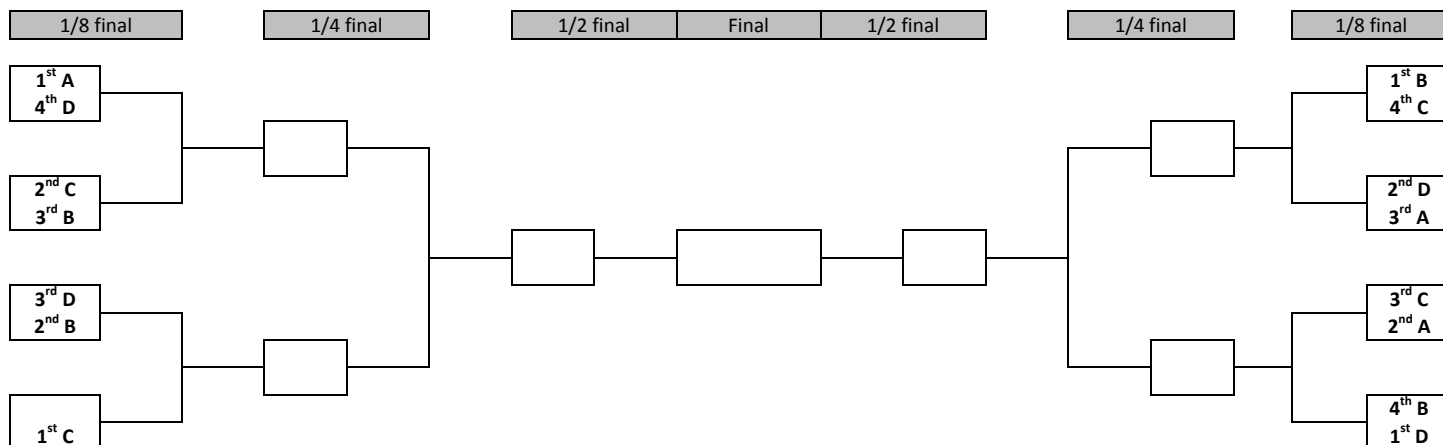

FEMALE WORLD CHAMPIONSHIP RINK HOCKEY WITH 15 TEAMS / 2014 TOURCOING (FRANCE)

Distribution of the teams with the « serpentine » model

GROUP A	GROUP B	GROUP C	GROUP D
FRANCE BRASIL SWITZERLAND	SPAIN ARGENTINA USA SOUTH AFRICA	COLOMBIA CHILE JAPAN ITALY	PORTUGAL GERMANY ENGLAND INDIA

FEMALE WORLD CHAMPIONSHIP RINK HOCKEY							
7 days – 1 site							
	SUNDAY	MONDAY	TUESDAY	WEDNESDAY	THURSDAY	FRIDAY	SATURDAY
	1st PHASE			FINAL PHASE			
	J01	J02	J03				
Rink 1	CEREMONY GROUP A GROUP B GROUP C GROUP D	GROUP A GROUP B GROUP C GROUP D	GROUP A GROUP B GROUP C GROUP D	1/8	1/4	1/2	FINAL

1st PHASE

In the 1st phase, each team plays against the other teams of the group (Round Robin).
All teams are qualified for the 1/8 of finals.

Standings after 1st phase

GROUP A	GROUP B	GROUP C	GROUP D
1st A	1st B	1st C	1st D
2nd A	2nd B	2nd C	2nd D
3rd A	3rd B	3rd C	3rd D
	4th B	4th C	4th D

FINAL PHASE