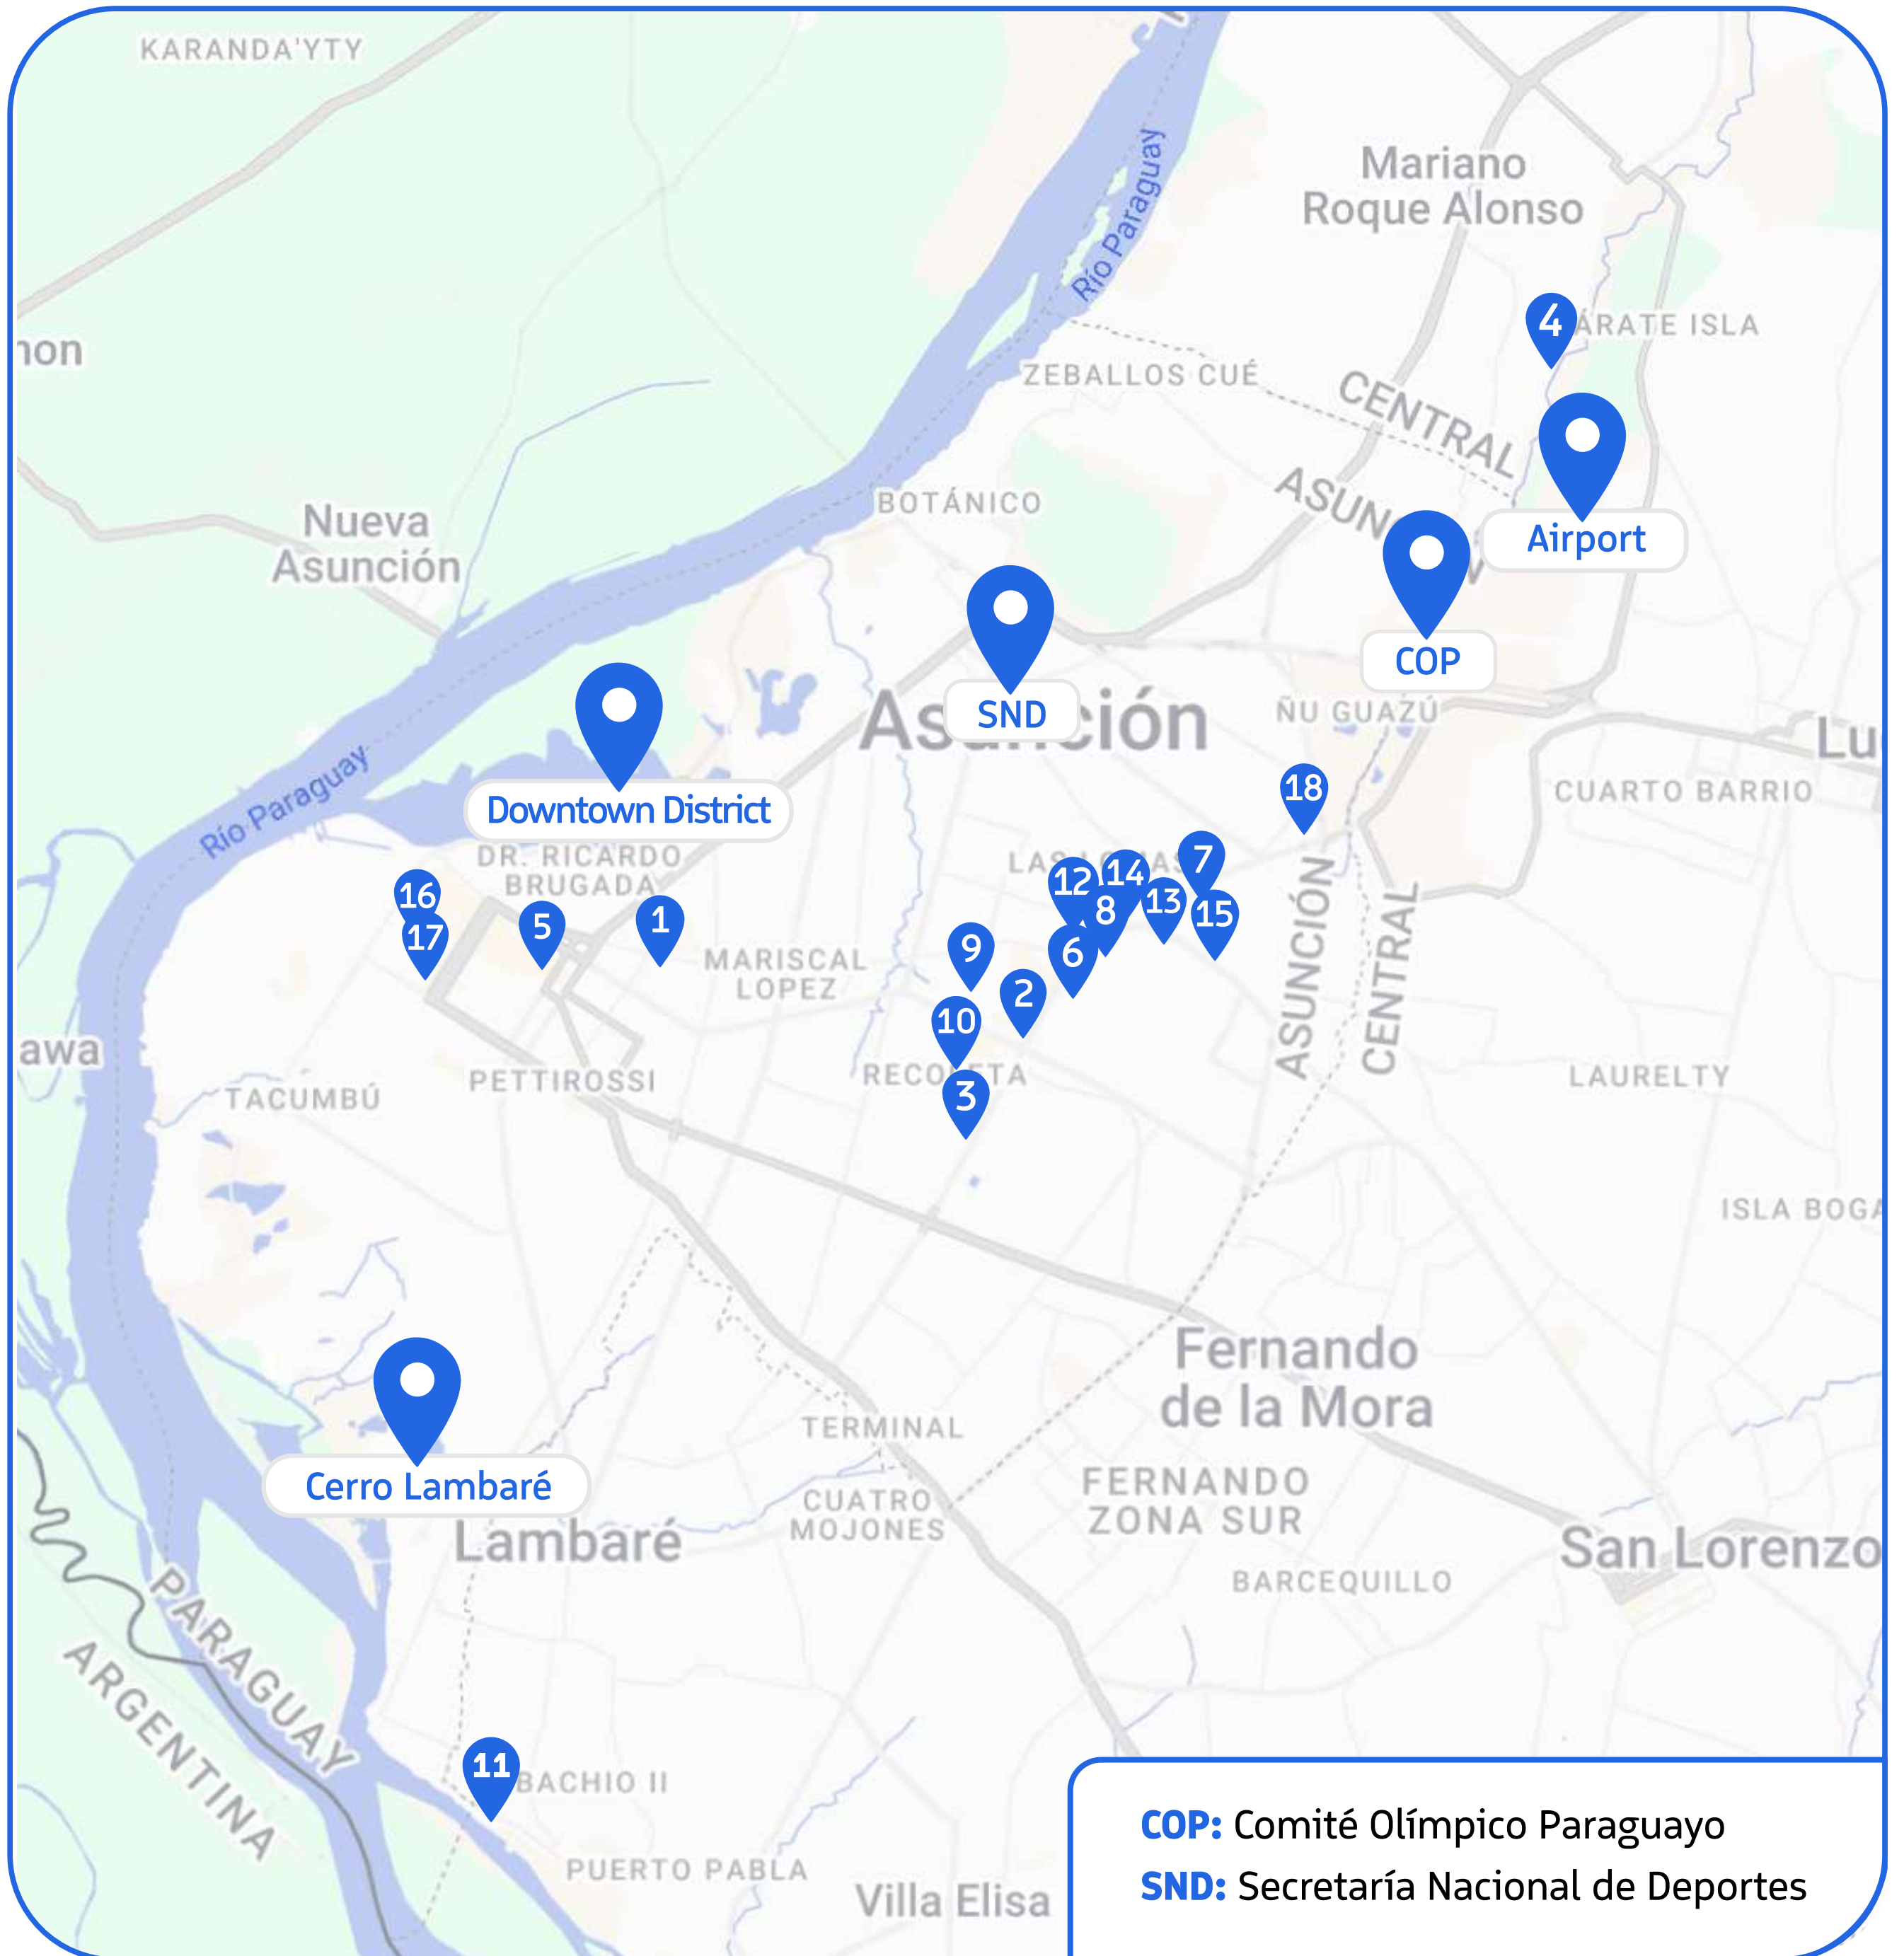

DISTANCE

1. Gran Hotel del Paraguay
2. Five Hotel & Residences
3. Divina Tower Experience
4. Ramada Suites By Wyndham Asunción Airport
5. Crowne Plaza Asunción by IHG
6. TRYP By Wyndham Asunción
7. Esplendor by Wyndham Asunción
8. Dazzler by Wyndham Asunción
9. Nino Hotel Boutique

10. Hub Hotel Asunción
11. Yacht y Golf Club
12. Aloft Asuncion
13. Sheraton Asuncion
14. Ibis Asuncion
15. Los Alpes - Asunción
16. Hotel Internacional Asunción
17. Nobile Suites Excelsior Asunción
18. Zielo Hotel Atlántico