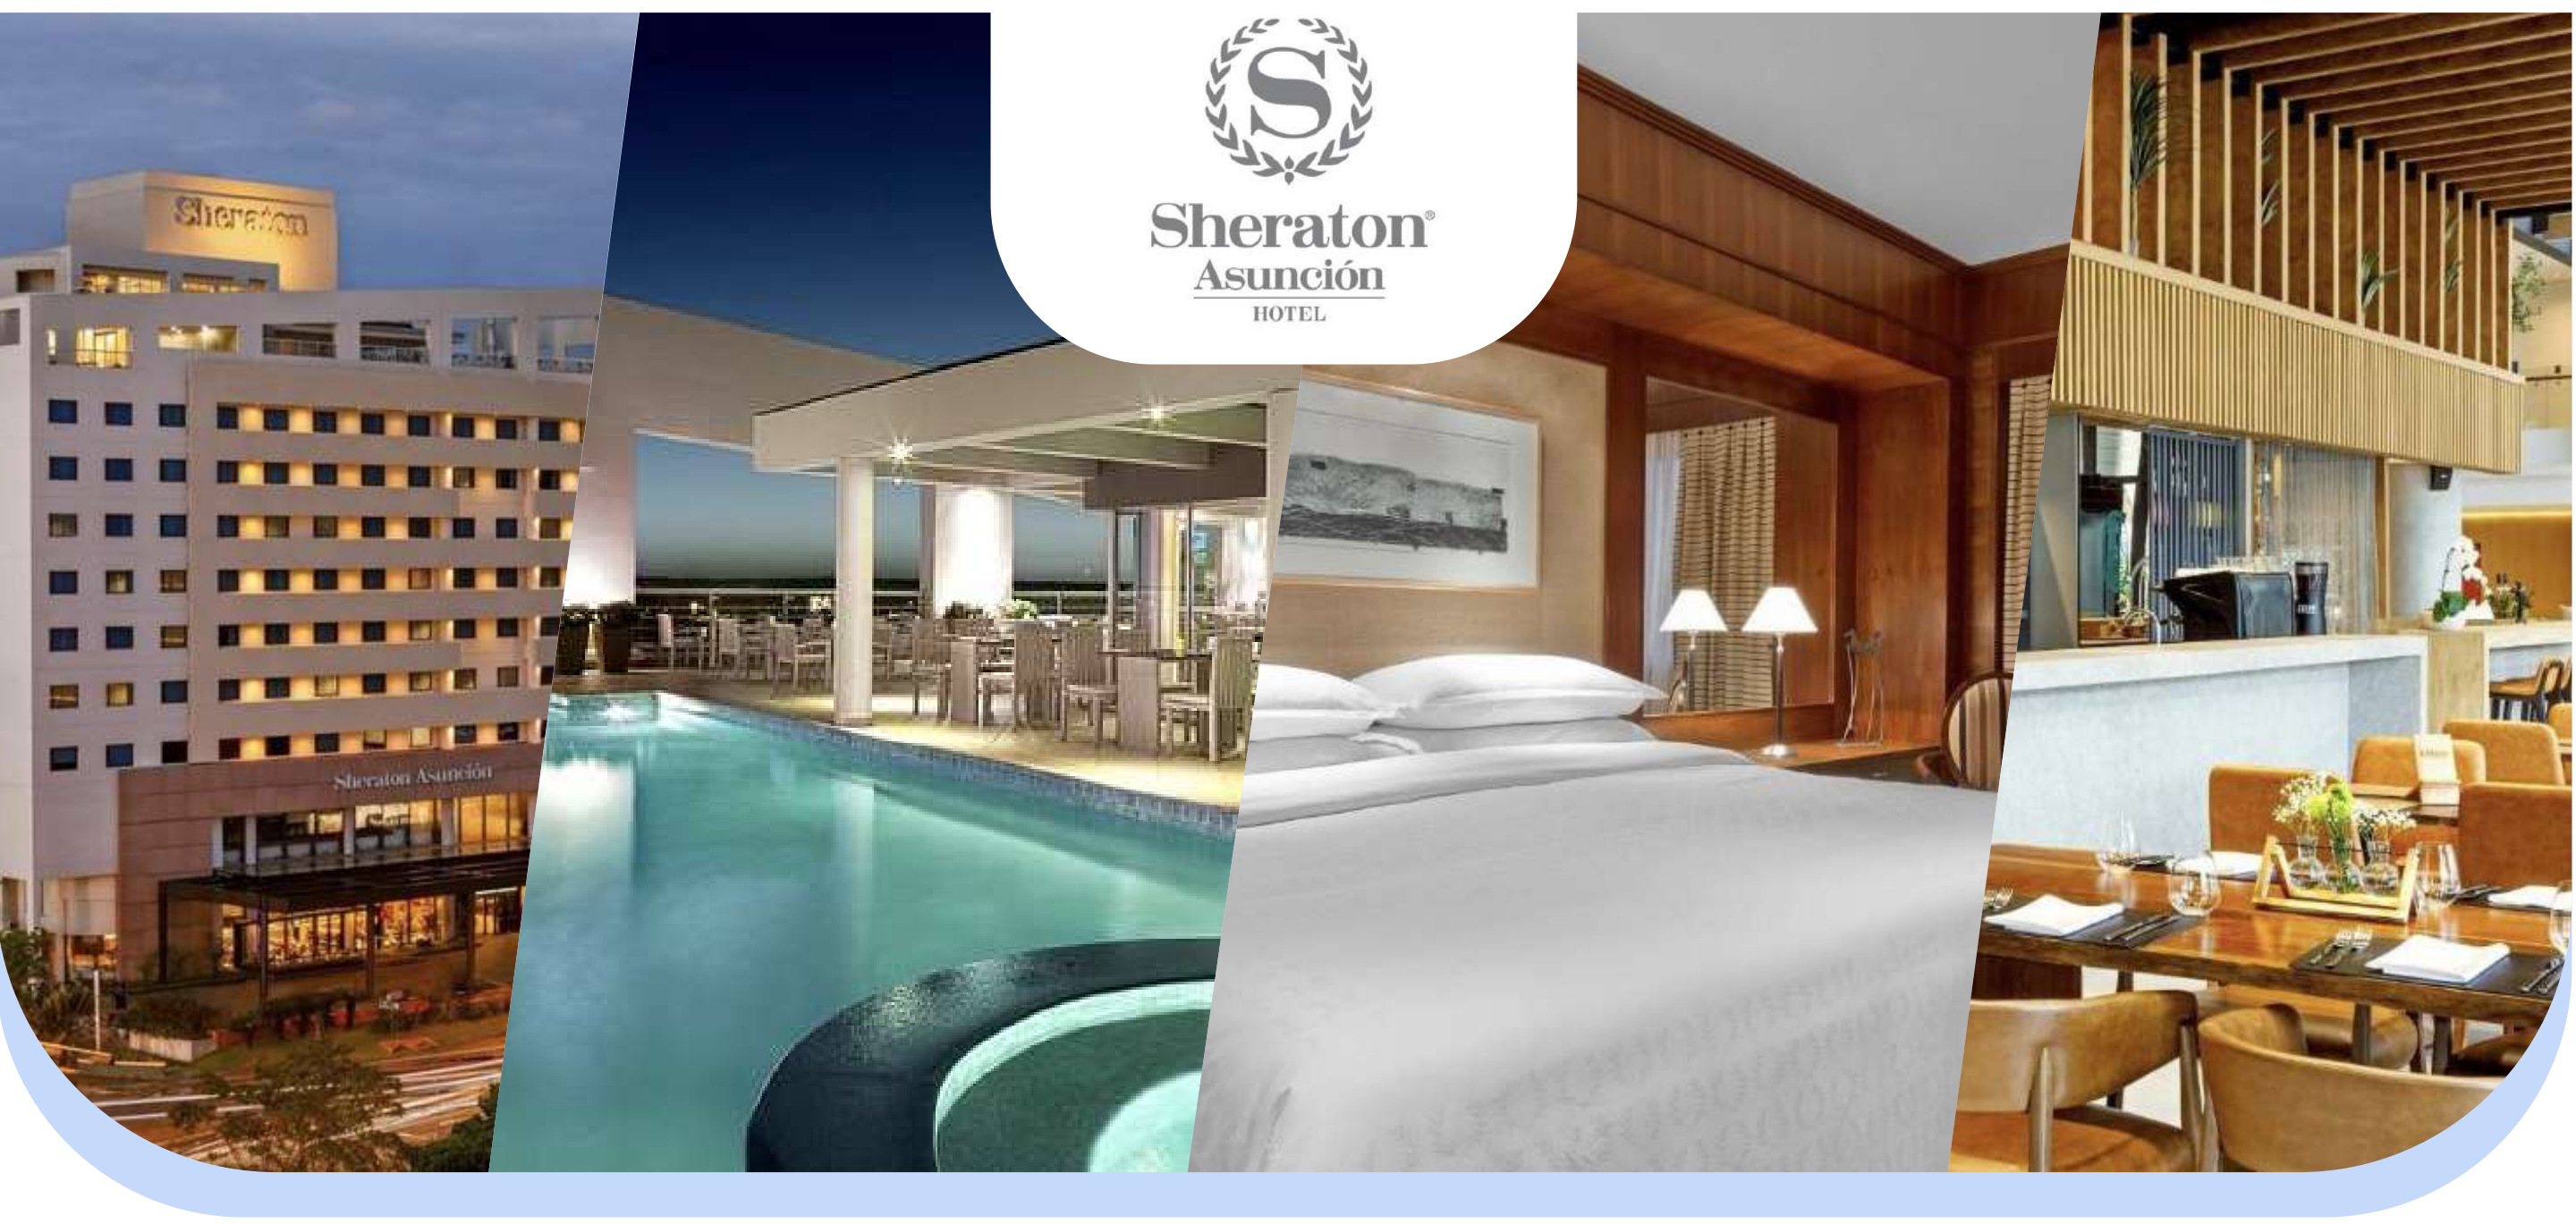

HOTELS

Sheraton Asunción Hotel **5★**

Sheraton Asunción Hotel offers upscale accommodations near the city center, with convenient access to major commercial areas and just 10 minutes from Silvio Pettrossi International Airport.

The hotel features bright, spacious rooms equipped with work desks and modern amenities, providing a comfortable and functional environment for athletes, officials, and executive delegations.

Key Amenities:

- Two on-site restaurants serving Paraguayan and international cuisine
- Rooftop outdoor swimming pool
- Rooftop bar (Terraza by Sheraton)
- Lobby bar with live entertainment
- Wellness center with gym, Turkish bath, and massage services
- Complimentary Wi-Fi in public areas
- Private parking

*With its recognized international brand standards, full-service facilities, and strategic location, **Sheraton Asunción Hotel** is a strong premium option within the official accommodation portfolio for World Skate Games 2026.*

Breakfast included	USD 280	USD 160	N/A	N/A
Half Board included	USD 345	USD 225	N/A	N/A
Full Board included	USD 410	USD 290	N/A	N/A

Distance:	Airport	SND	COP	Downtown District	Cerro Lambaré
Sheraton Asuncion 5*	8.3 KM - 13'	6.1 KM - 20'	7.3 KM - 10'	13.3 KM - 20'	13.1 KM - 50'