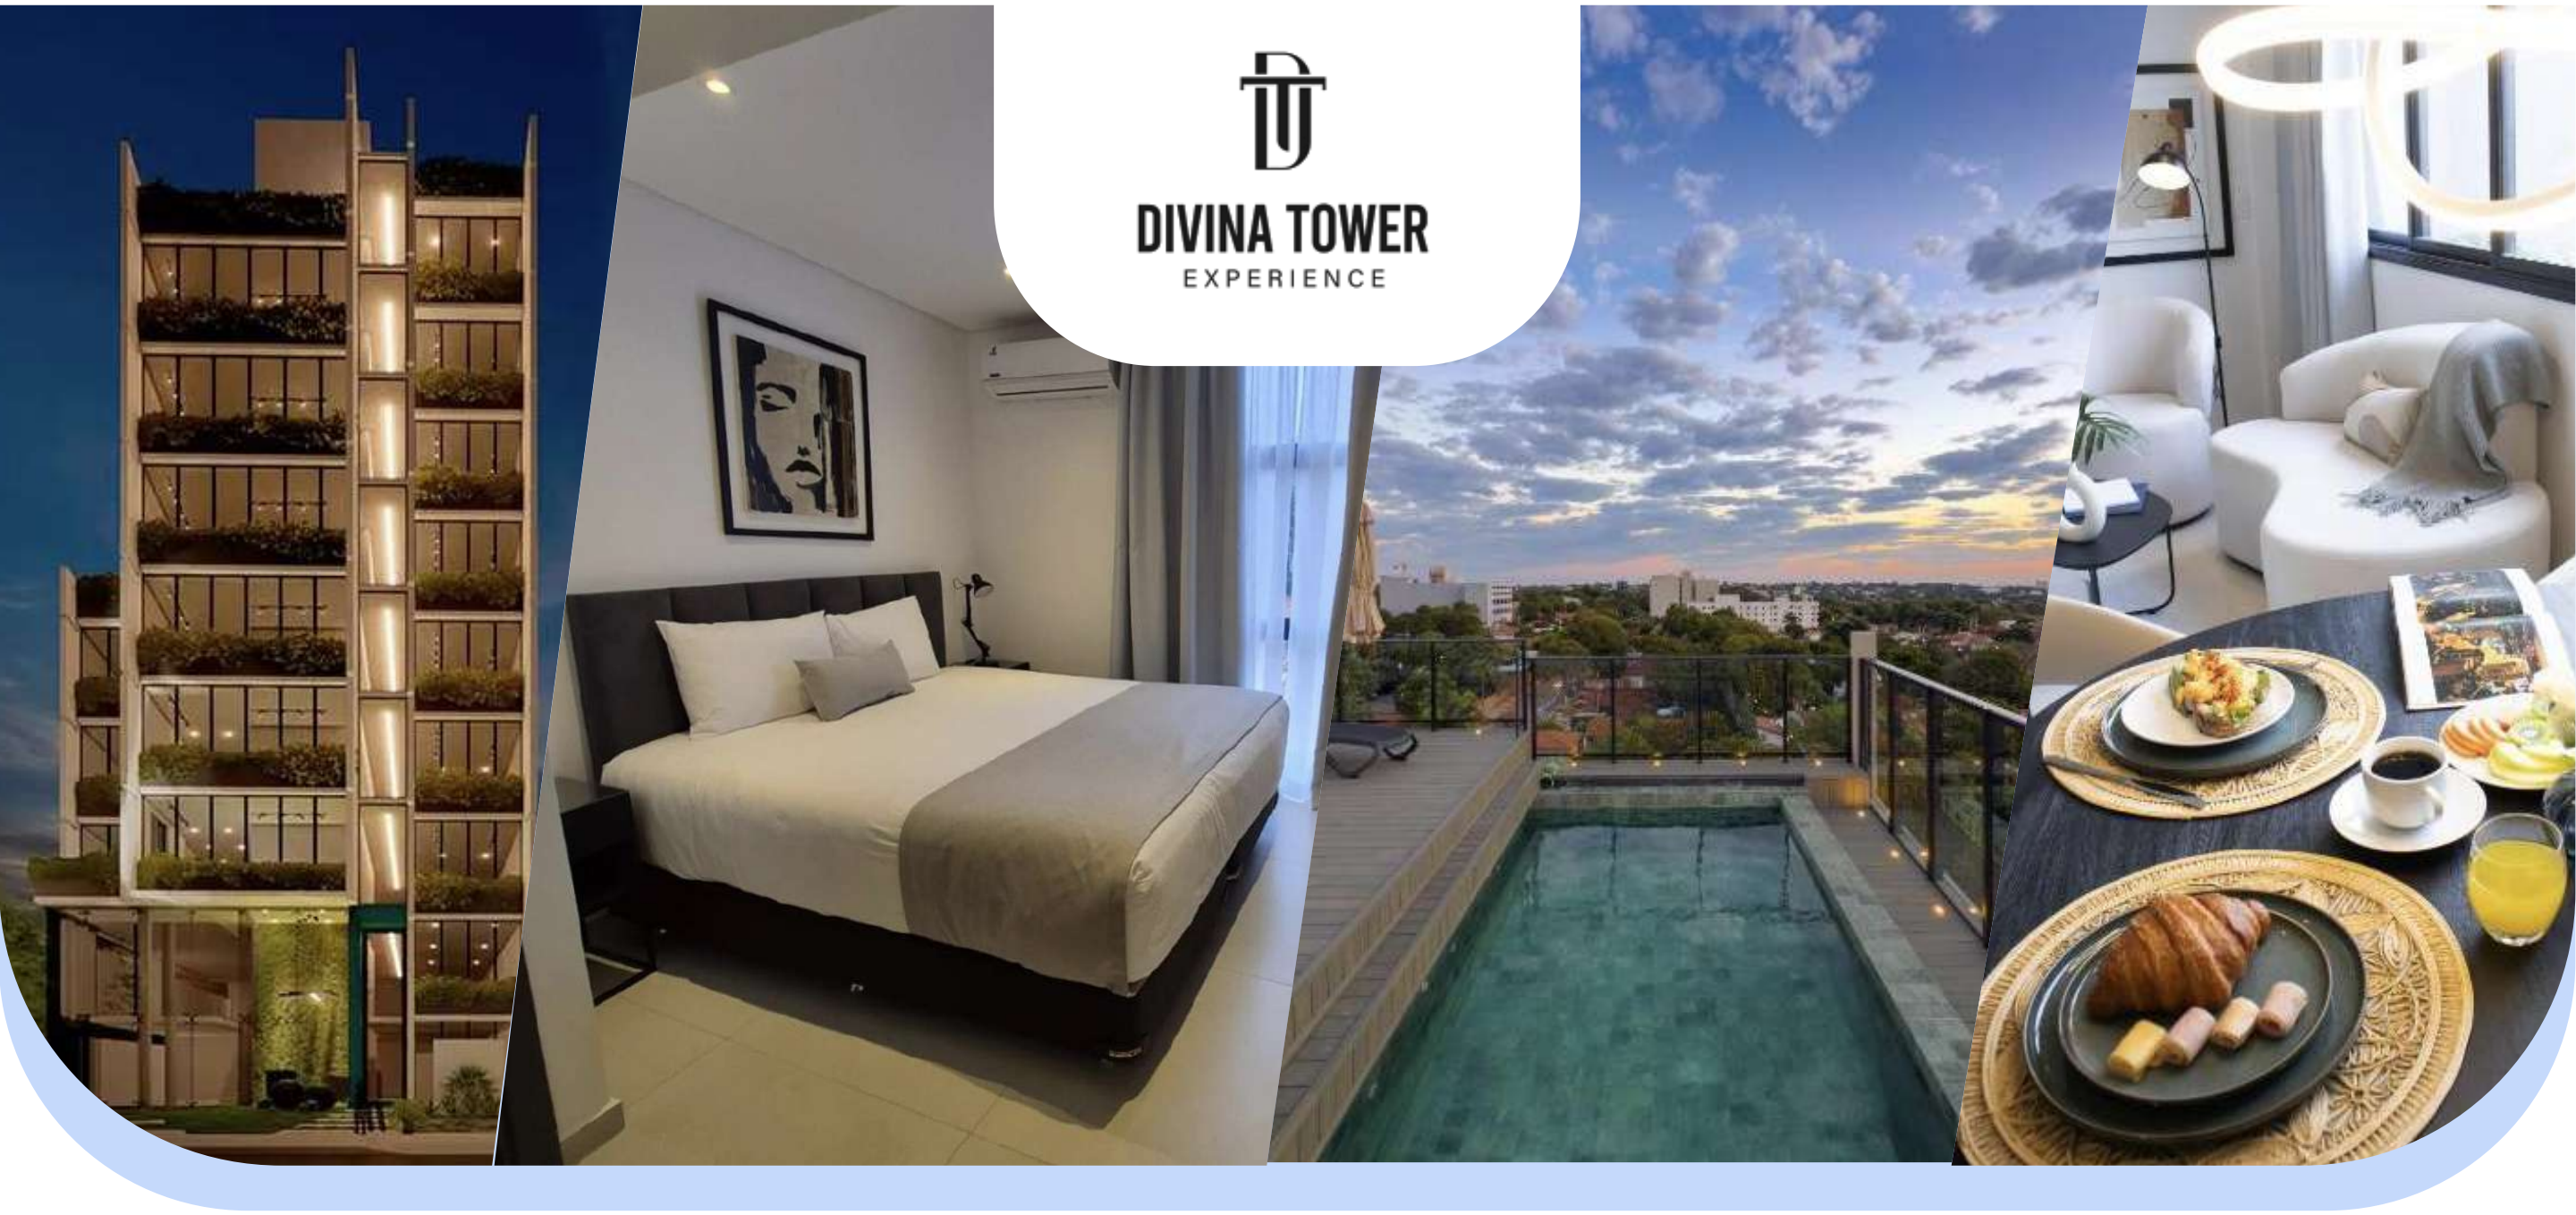

**On-site amenities include:**

- Outdoor swimming pool
- Daily breakfast service
- Complimentary parking
- Free high-speed Wi-Fi throughout the property

The hotel is located approximately 2.5 km from major landmarks such as the Palacio de Gobierno and the Catedral Metropolitana de Asunción, offering convenient access to central Asunción.

Its spacious layout and tranquil atmosphere make it a suitable option for teams seeking a relaxed environment for rest and recovery during the competition period.

Gran Hotel del Paraguay provides an authentic Paraguayan hospitality experience while ensuring comfort and reliability for international sports delegations.

**HOTELS**

**Divina Tower Experience**

**Divina Tower Apart Hotel** is a destination where wellness, comfort, and gastronomy come together to deliver a fully integrated hospitality experience.

Designed with a strong focus on personal care and holistic well-being, the property offers an exclusive, high-quality environment ideal for athletes, team officials, and executive guests seeking rest and recovery during the event.

As an apart hotel, Divina Tower features modern suites and a tranquil atmosphere, providing privacy and comfort for extended stays. Every detail has been carefully considered to create a relaxing space that supports recovery and balance throughout the competition period.