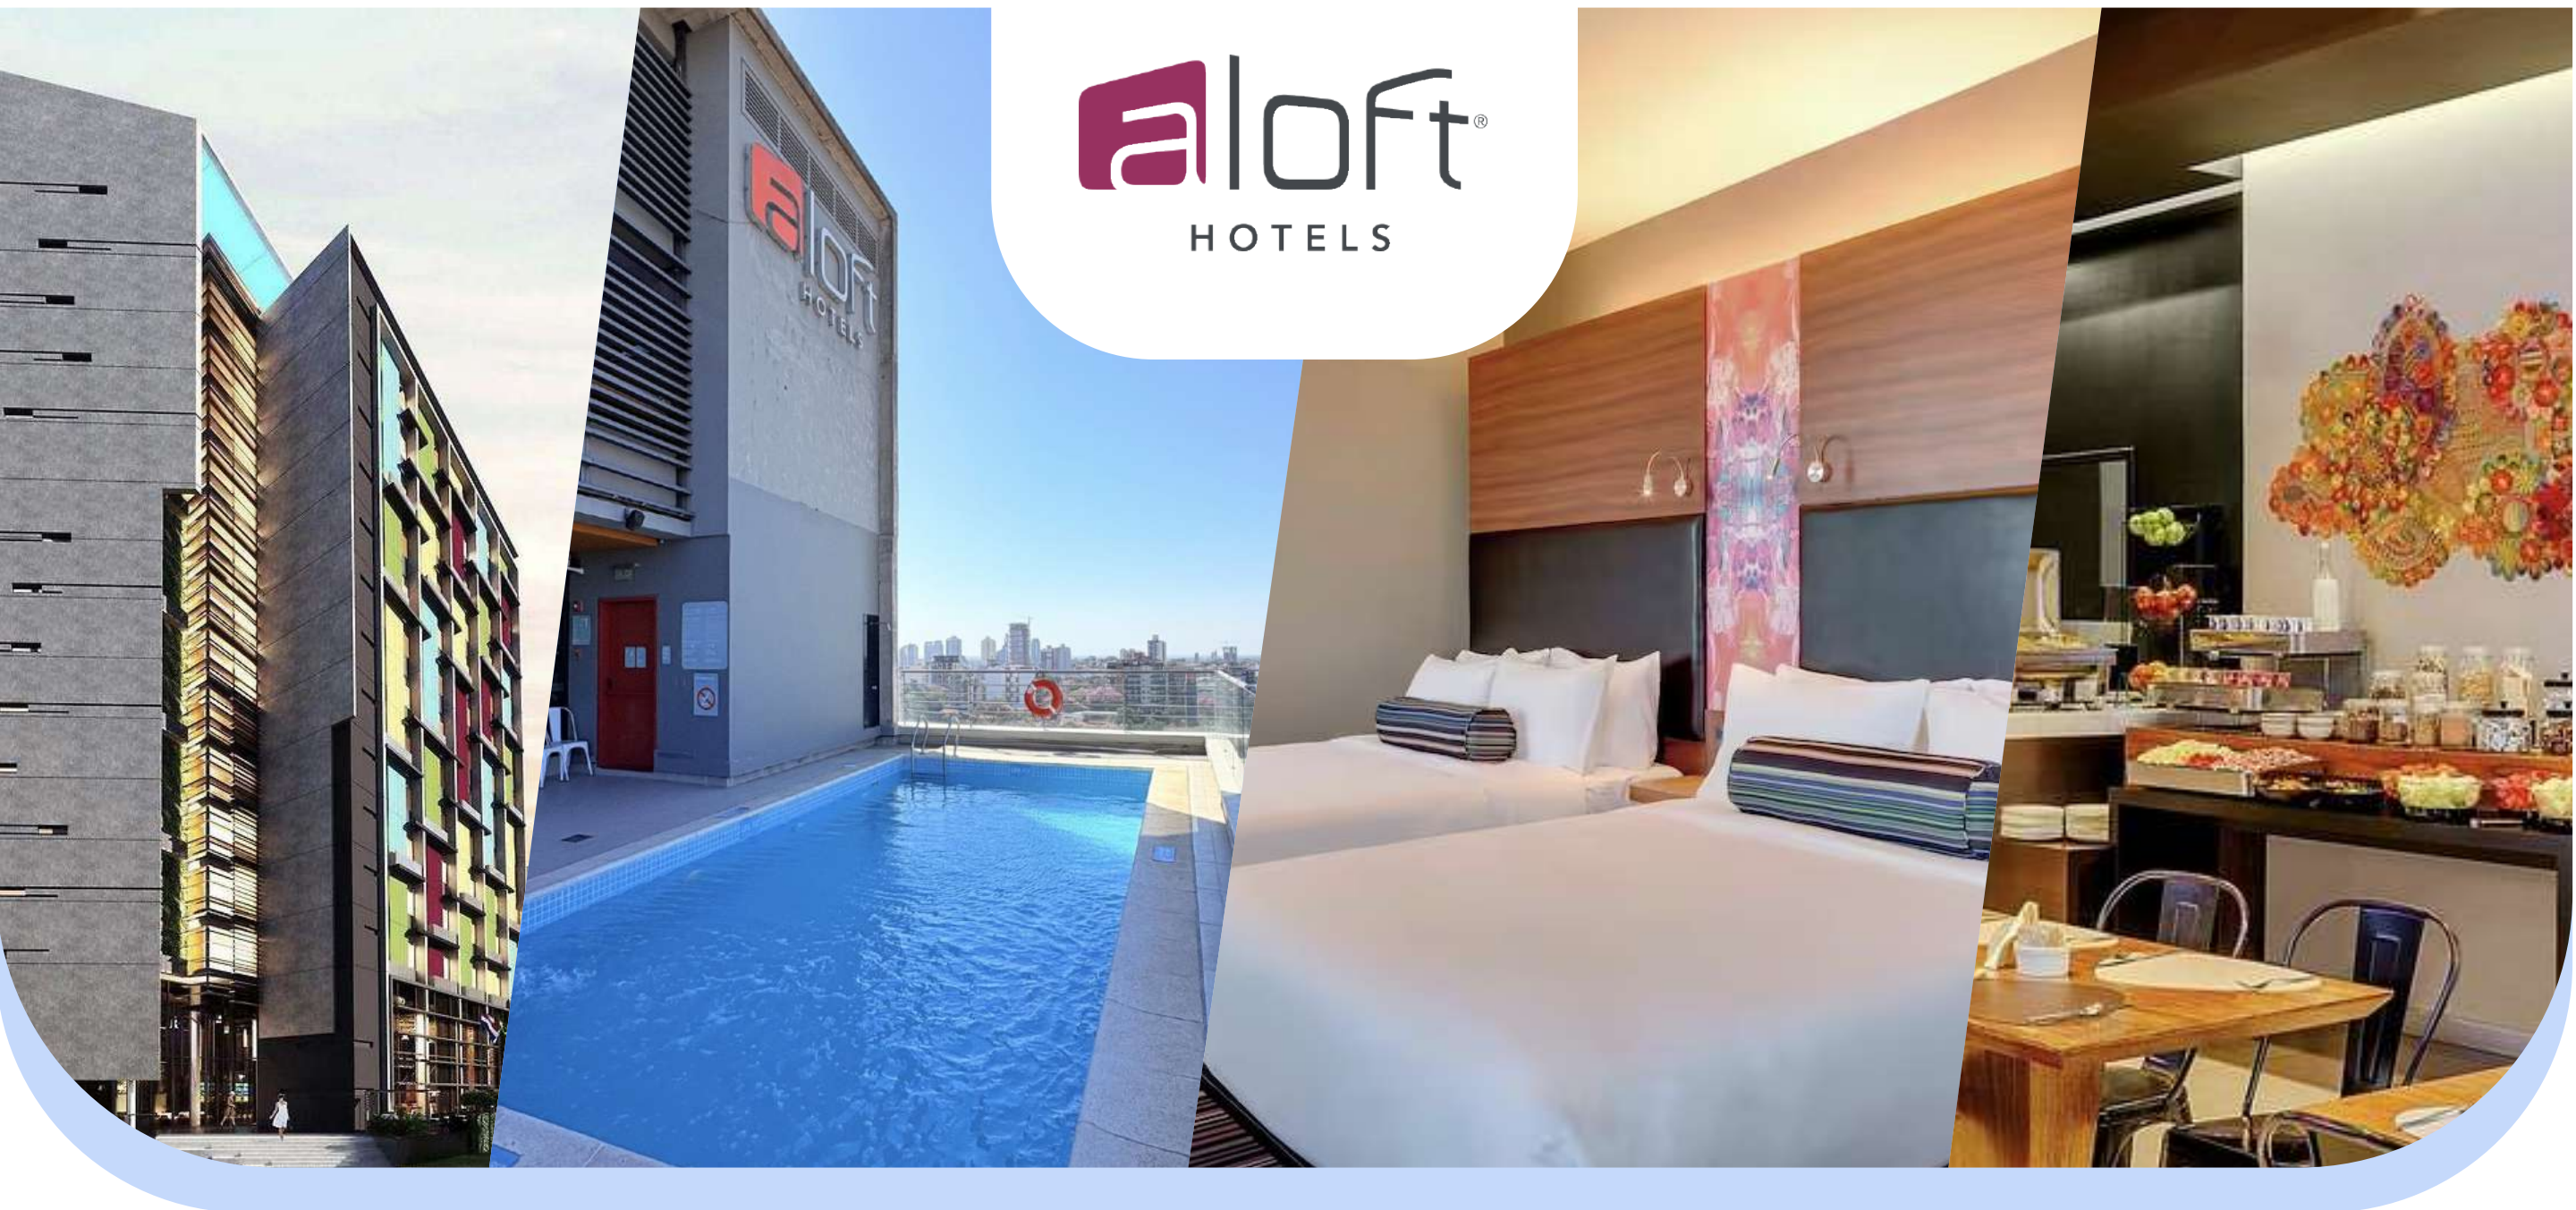

HOTELS

Aloft Asunción

Located in Asunción’s dynamic commercial area, **Aloft Asunción** is within walking distance of major shopping centers, restaurants, nightlife venues, and the World Trade Center. Its strategic setting makes it ideal for business travelers, officials, and international delegations.

This modern, boutique-style hotel offers a vibrant atmosphere combined with functional comfort.

Key Amenities:

- Rooftop swimming pool
- Rooftop bar with city views
- W XYZ® Bar
- Re:Fuel® 24/7 grab-and-go pantry
- Re:Mix® lounge area
- Complimentary high-speed Wi-Fi throughout the hotel

***Aloft Asunción** combines contemporary design, social spaces, and a prime location, making it a strong option for guests seeking a modern and well-connected stay during the Games.*

Breakfast included	USD 210	USD 120	N/A	N/A
Half Board included	USD 275	USD 185	N/A	N/A
Full Board included	USD 340	USD 250	N/A	N/A

Distance:	Airport	SND	COP	Downtown District	Cerro Lambaré
Aloft Asuncion 3*	9 KM - 14'	4.6 KM - 19'	8 KM - 11'	13.5 KM - 22'	12.8 KM - 47'