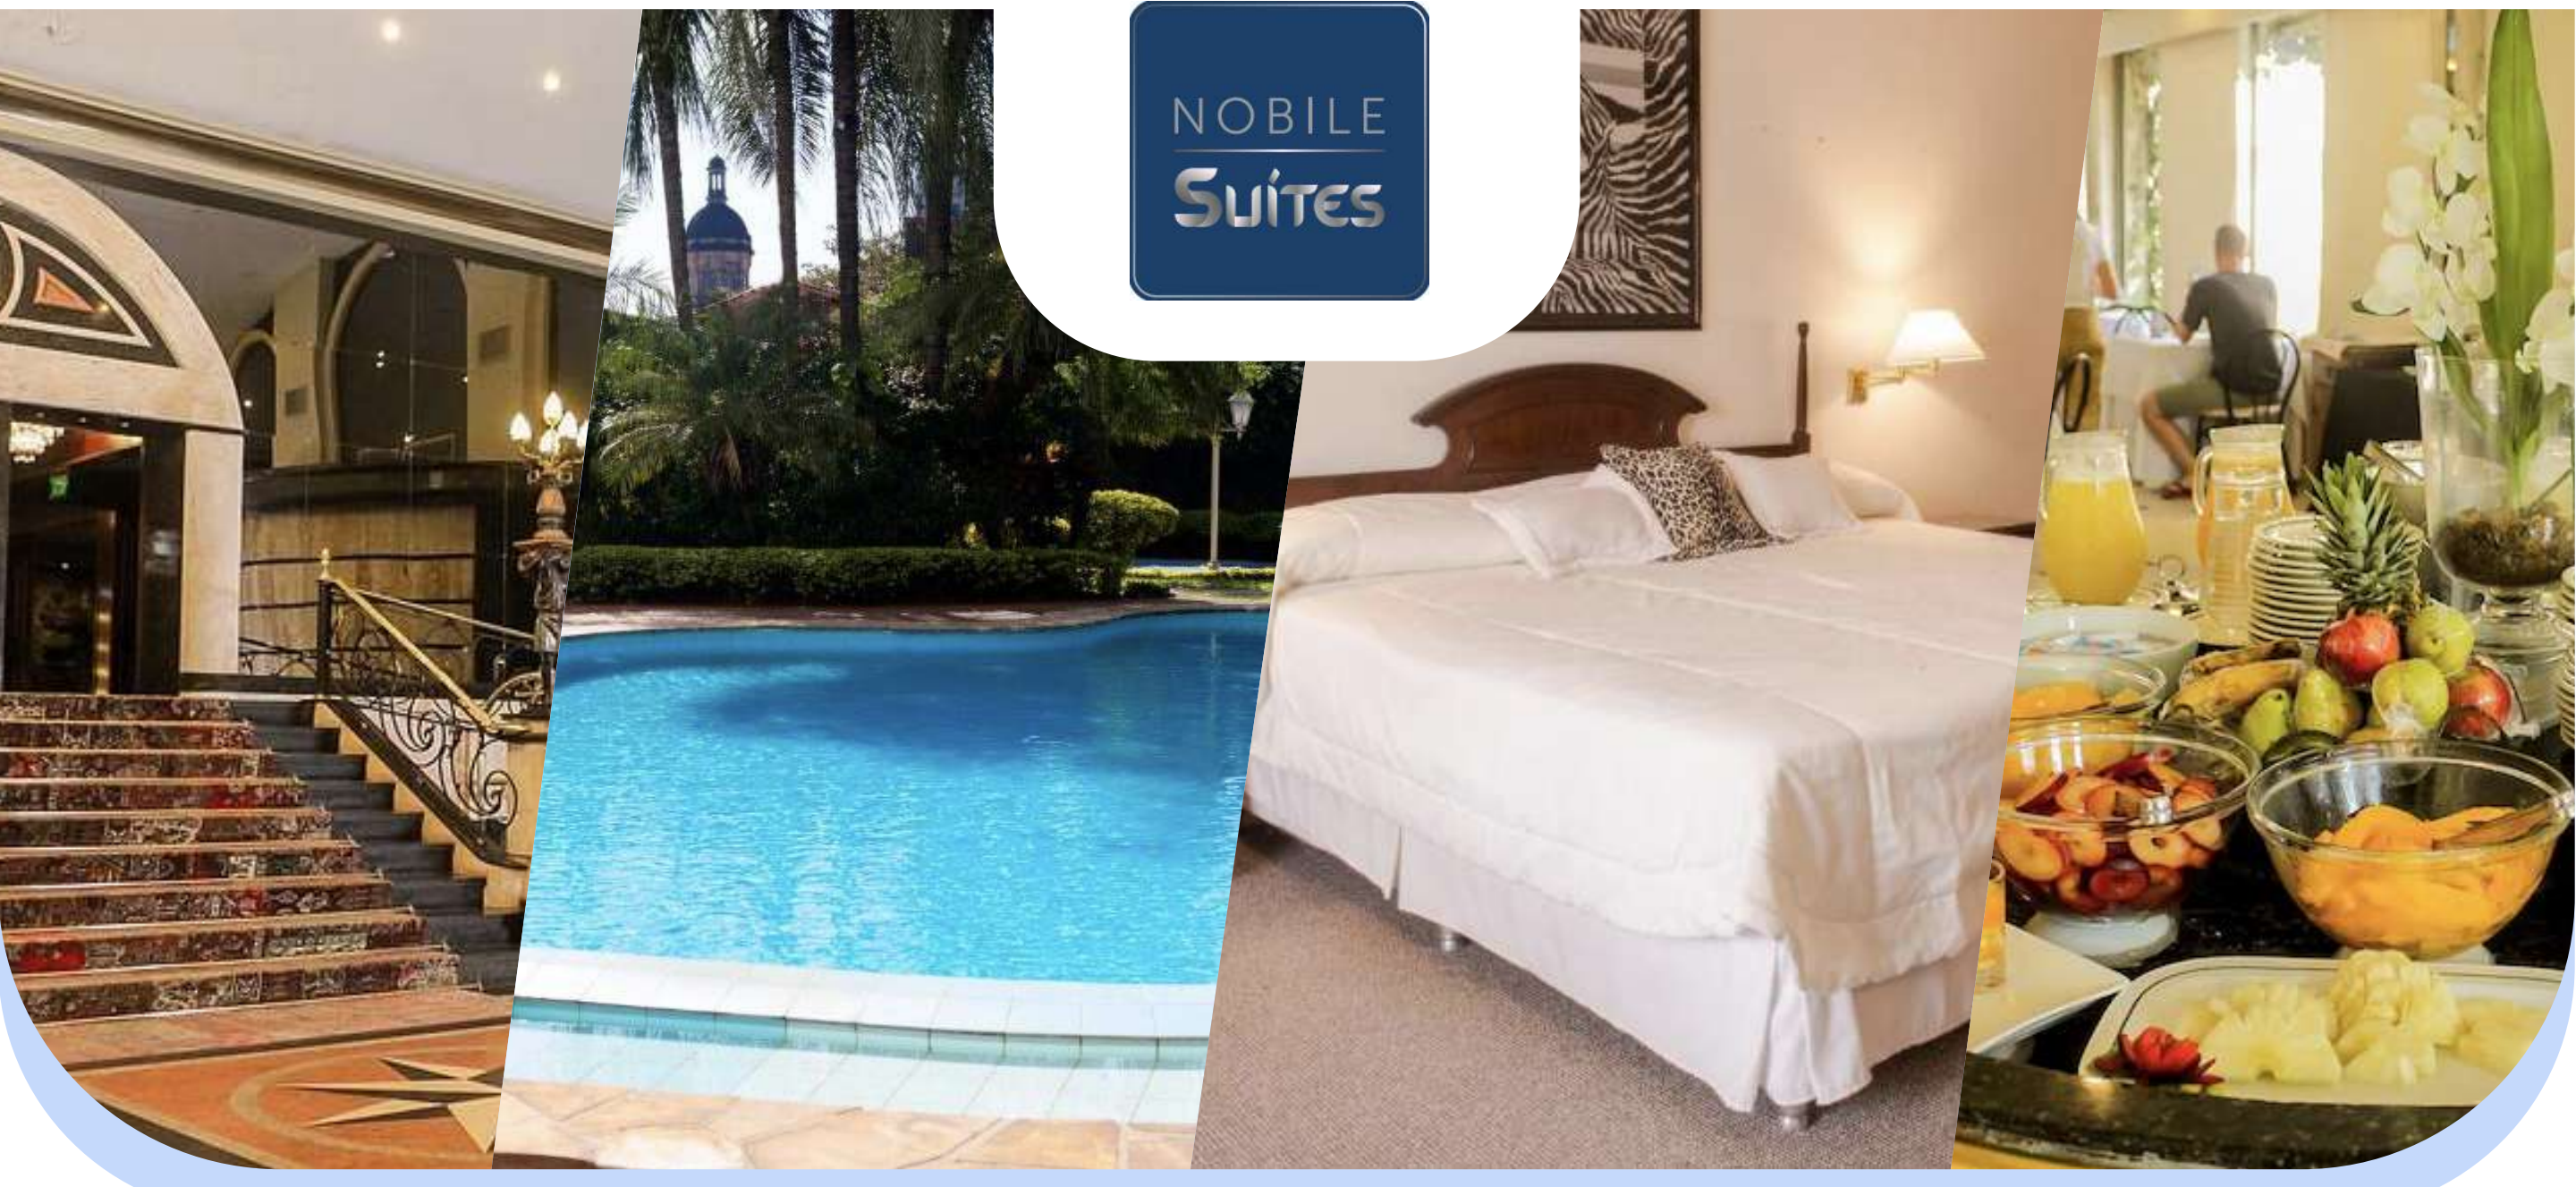

HOTELS

Nobile Suites Excelsior Asunción

3★

Nobile Suites Excelsior Asunción is a well-established hotel located in the historic downtown area of the city. Known for its spacious rooms and full-service facilities, the hotel offers a comfortable stay for international visitors and sports delegations. Its central location provides easy access to cultural landmarks, restaurants, and key areas of Asunción, making it a practical option for participants attending the World Skate Games.

Hotel Facilities:

- Outdoor swimming pool
- Fitness center / gym
- Restaurant and bar
- Meeting and conference rooms
- Business center
- 24-hour front desk
- Free Wi-Fi

Room Features:

- Air conditioning
- Private bathroom
- Flat-screen TV
- Work desk
- Safe deposit box
- Minibar

Breakfast included	USD 135	USD 80	USD 75	USD 70
Half Board included	USD 180	USD 125	USD 120	USD 115
Full Board included	USD 225	USD 170	USD 165	USD 160

Distance:	Airport	SND	COP	Downtown District	Cerro Lambaré
Nobile Suites Excelsior Asunción 3★	20.4KM - 45'	7.4 KM - 35'	19.6 KM - 40'	4.3 KM - 15'	8.4 KM - 20'